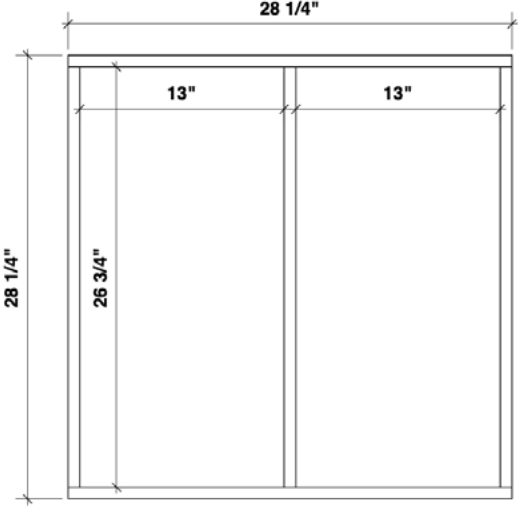

ANTHOLOGY™
CUBE DISPLAY

CUBE DISPLAY VEHICLE

Included with your Cube Display

Holding Capacity:

6X6

9 boards

6X12

60 boards

12X12

30 boards

CUBE DISPLAY VEHICLE DIMENSIONS

TOP VIEW

DISPLAY BOARDS 6X6

**CASABLANCA
TAZA**
ANTHCATA6X6-GB

**CHIC
PERSIAN SUN**
ANTHCHPS6X6-GB

**D-LUX PEARL
HEXETTE PEARL MIX**
ANTHDLPHM6X6-GB