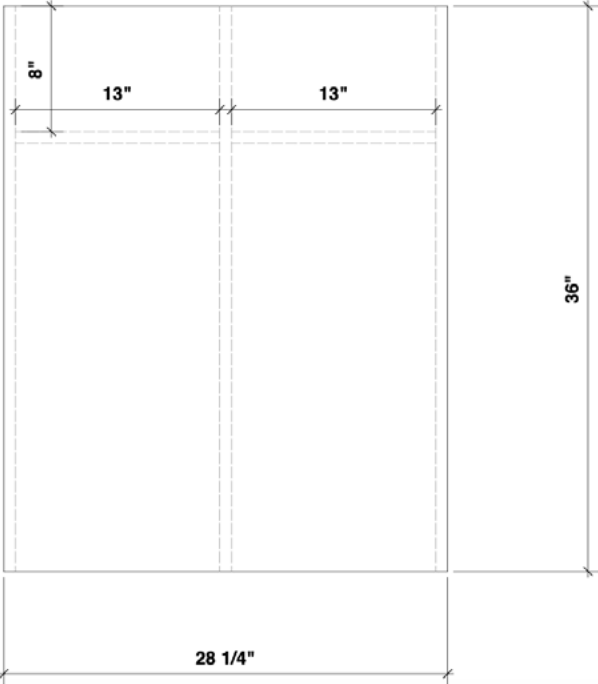

12X12

30 boards

CUBE DISPLAY VEHICLE DIMENSIONS

TOP VIEW

DISPLAY BOARDS 6X6

**CASABLANCA
TAZA**
ANTHCATA6X6-GB

**CHIC
PERSIAN SUN**
ANTHCHPS6X6-GB

**D-LUX PEARL
HEXETTE PEARL MIX**
ANTHDLPHM6X6-GB