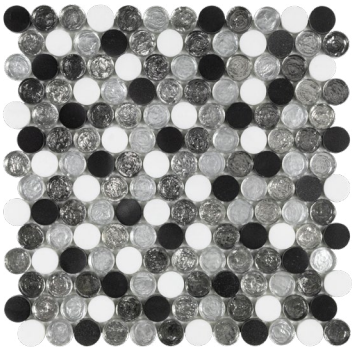

COLLECTION

CHIC

ANTHOLOGY™

Glass tile with a shiny flair, featuring a fantastic, metallic array of colors and shapes that will illuminate any space.

These mosaic tiles create a luxurious feeling, with the addition of natural stones and a sheen that will make a statement with any installation. These opaque glass tiles have sparkle with subtle shades of color seeping through.

The unique patterns offer a contemporary style, creating a gorgeous design opportunity for any space deserving of a rich, opulent atmosphere.

ANTHCHMS

ANTHCHMA

ANTHCHTS

PRODUCTS

Midnight Arabesque
ANTHCHMA 12"x12"
Coverage: 0.862 sqft/pc

Persian Arabesque
ANTHCHPA 12"x12"
Coverage: 0.862 sqft/pc

Tuscan Arabesque
ANTHCHTA 12"x12"
Coverage: 0.862 sqft/pc

Midnight Sun
ANTHCHMS 12"x12"
Coverage: 1.077 sqft/pc

Persian Sun
ANTHCHPS 12"x12"
Coverage: 1.077 sqft/pc