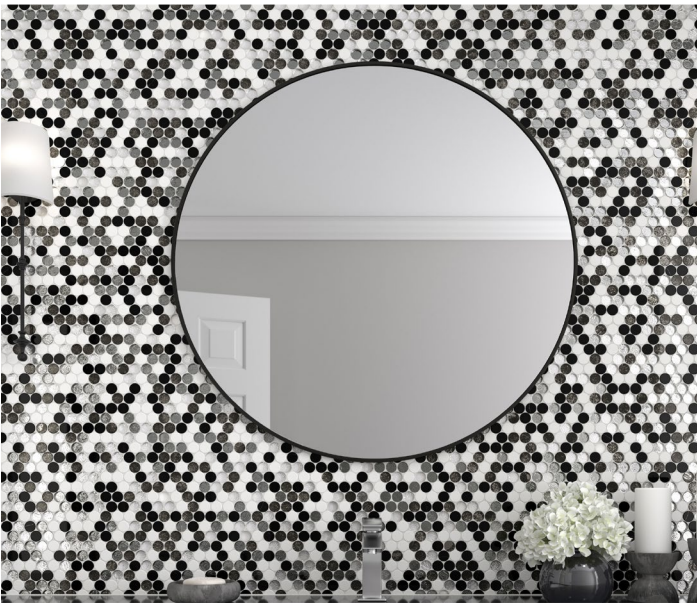

COLLECTION

CHIC

ANTHOLOGY™

Glass tile with a shiny flair, featuring a fantastic, metallic array of colors and shapes that will illuminate any space.

These mosaic tiles create a luxurious feeling, with the addition of natural stones and a sheen that will make a statement with any installation. These opaque glass tiles have sparkle with subtle shades of color seeping through.