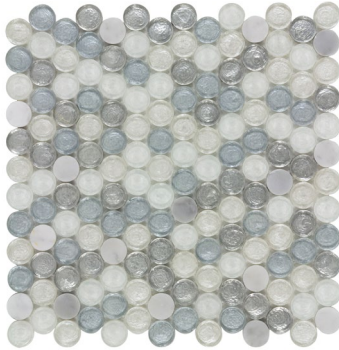

COLLECTION

CHIC

ANTHOLOGY™

Glass tile with a shiny flair, featuring a fantastic, metallic array of colors and shapes that will illuminate any space.

These mosaic tiles create a luxurious feeling, with the addition of natural stones and a sheen that will make a statement with any installation. These opaque glass tiles have sparkle with subtle shades of color seeping through.

The unique patterns offer a contemporary style, creating a gorgeous design opportunity for any space deserving of a rich, opulent atmosphere.

ANTHCHMS

ANTHCHMA

ANTHCHTS

PRODUCTS

Midnight Arabesque
ANTHCHMA 12"x12"
Coverage: 0.862 sqft/pc

Persian Arabesque
ANTHCHPA 12"x12"
Coverage: 0.862 sqft/pc

Tuscan Arabesque
ANTHCHTA 12"x12"
Coverage: 0.862 sqft/pc

Midnight Sun
ANTHCHMS 12"x12"
Coverage: 1.077 sqft/pc

Persian Sun
ANTHCHPS 12"x12"
Coverage: 1.077 sqft/pc

Tuscan Sun
ANTHCHTS 12"x12"
Coverage: 1.077 sqft/pc

Silk Elements
ANTHCHSI 12"x14"
Coverage: 0.969 sqft/pc

PRODUCT SPECS

Piece Size: 11.75"x11.75"
 Chip Size: 2"x6"
 Thickness: 8 mm
 PCS/Box: 9
 SQFT/Box: 8.721
 Material: Glass