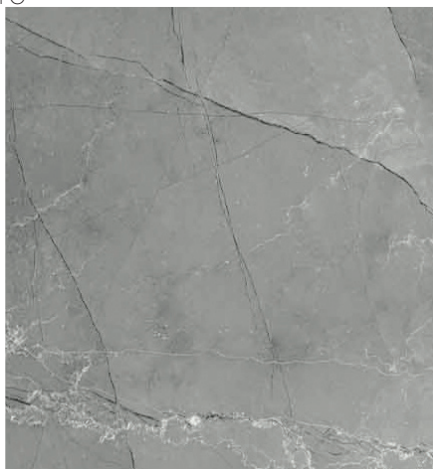

Porcelain is durable and versatile. Available in a multitude of patterns and sizes, our tiles will transform the ordinary to extraordinary.

Timeless designs that will last forever and add personality and flair to any project.

Gris Naturalle