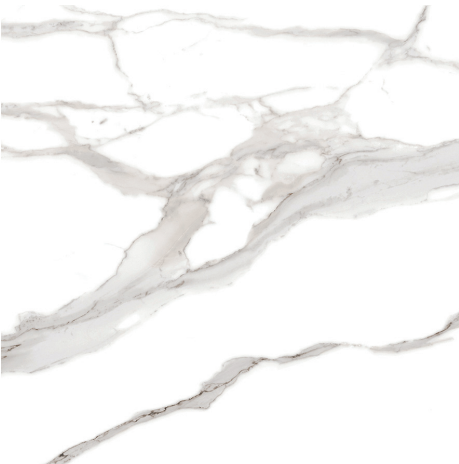

Bella Toscana

Italia Oro

Carrara Essence

Misty Silk

PRODUCT SPECS

11" Hexagon
Available in Polished and Matte finish

12"x24" Rectified
Available in Polished and Matte finish

24"x48" Rectified
Available in Polished and Matte finish