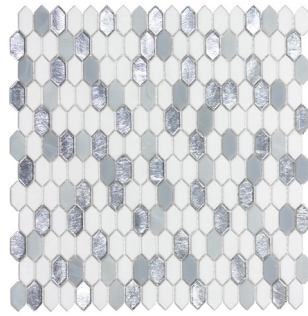

# ROYAL GEMS

ANTHOLOGY™

An artisan glass mosaic line made up of exquisite jewel tones.

These miniature picket shaped gems will add a dazzling designer's touch to any project. Hues of silver and gold glass accents will add sparkle and create a stunning visual statement.

Make this luxurious mosaic the centerpiece of your next design project.

ANTHRGRS

ANTHRGRT

ANTHRGRJ

PRODUCTS

**Regal Jade**  
ANTHRGRJ 12"x12"  
Coverage: 0.95 sqft/pc

**Regal Opal**  
ANTHRGRO 12"x12"  
Coverage: 0.95 sqft/pc

**Regal Sapphire**  
ANTHRGRS 12"x12"  
Coverage: 0.95 sqft/pc

**Regal Tiger's Eye**  
ANTHRGRT 12"x12"  
Coverage: 0.95 sqft/pc

## PRODUCT SPECS

Piece Size: 11.733"x11.654"  
Chip Size: 0.6"x1.2"  
Thickness: 4 mm  
PCS/Box: 20  
SQFT/Box: 19  
Material: Glass

Interior Wall Interior Floor Backsplash Shower Floors Shower/Wet Areas Fireplace Surrounds Exterior Wall Exterior Floor Pool/Fountain