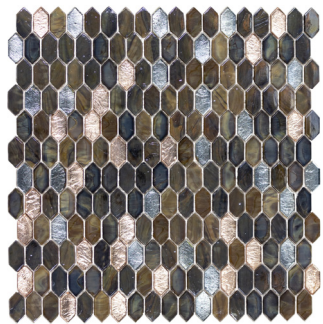

# ROYAL GEMS

ANTHOLOGY™

An artisan glass mosaic line made up of exquisite jewel tones.

These miniature picket shaped gems will add a dazzling designer's touch to any project. Hues of silver and gold glass accents will add sparkle and create a stunning visual statement.

Make this luxurious mosaic the centerpiece of your next design project.

ANTHRGRS

ANTHRGRT

ANTHRGRJ

PRODUCTS

**Regal Jade**  
ANTHRGRJ 12"x12"  
Coverage: 0.95 sqft/pc

**Regal Opal**  
ANTHRGRO 12"x12"  
Coverage: 0.95 sqft/pc

**Regal Sapphire**  
ANTHRGRS 12"x12"  
Coverage: 0.95 sqft/pc

**Regal Tiger's Eye**  
ANTHRGRT 12"x12"  
Coverage: 0.95 sqft/pc