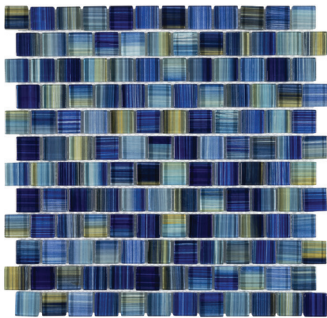

Mediterranean and Caribbean blues and greens, inspire and simply reflect every wave on the water, inviting you to take another dive.

ANTHSPTS

ANTHSPFA

ANTHSPSS

PRODUCTS

Neptune Seas 1x1
ANTHSPNS11 12"x12"
Coverage: 0.969 sqft/pc

Neptune Seas 1x2
ANTHSPNS12 12"x12"
Coverage: 0.969 sqft/pc

Neptune Emerald 1x1
ANTHSPNE11 12"x12"
Coverage: 0.969 sqft/pc

Neptune Emerald 1x2
ANTHSPNE12 12"x12"
Coverage: 0.969 sqft/pc

Island Gulf
ANTHSPIG 12"x12"
Coverage: 0.969 sqft/pc