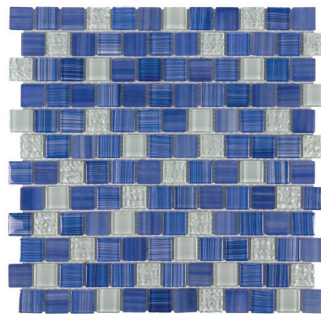

Glacial Seas

ANTHSPGS 12"x12"
Coverage: 0.88 sqft/pc

Oceana Seas

ANTHSPOS 12"x12"
Coverage: 0.88 sqft/pc

Neptune Blocks

ANTHSPNB 12"x12"
Coverage: 0.969 sqft/pc

Neptune Blocks Emerald

ANTHSPNBE 12"x12"
Coverage: 0.969 sqft/pc

Deep Blue Seas

ANTHSPDB 12"x12"
Coverage: 0.969 sqft/pc

Naxos

ANTHSPNA 12"x12"
Coverage: 0.92 sqft/pc

Aegean

ANTHSPAЕ 12"x12"
Coverage: 0.92 sqft/pc

Triton

ANTHSPTR 12"x12"
Coverage: 0.92 sqft/pc