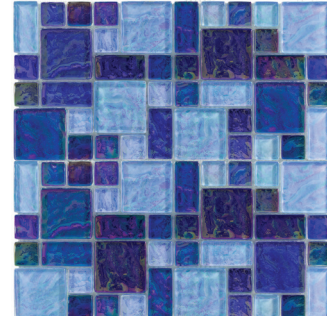

Glacial Seas

ANTHSPGS 12"x12"
Coverage: 0.88 sqft/pc

Oceana Seas

ANTHSPOS 12"x12"
Coverage: 0.88 sqft/pc

Neptune Blocks

ANTHSPNB 12"x12"
Coverage: 0.969 sqft/pc

Neptune Blocks Emerald

ANTHSPNBE 12"x12"
Coverage: 0.969 sqft/pc