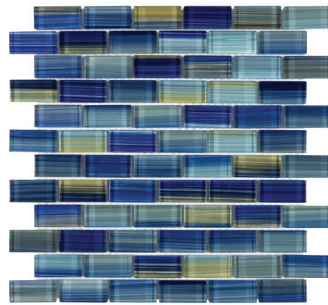

Mediterranean and Caribbean blues and greens, inspire and simply reflect every wave on the water, inviting you to take another dive.

ANTHSPTS

ANTHSPFA

ANTHSPSS

PRODUCTS

Neptune Seas 1x1
ANTHSPNS11 12"x12"
Coverage: 0.969 sqft/pc

Neptune Seas 1x2
ANTHSPNS12 12"x12"
Coverage: 0.969 sqft/pc

Neptune Emerald 1x1
ANTHSPNE11 12"x12"
Coverage: 0.969 sqft/pc

Neptune Emerald 1x2
ANTHSPNE12 12"x12"
Coverage: 0.969 sqft/pc

Island Gulf
ANTHSPIG 12"x12"
Coverage: 0.969 sqft/pc

Island Blue
ANTHSPIB 12"x12"
Coverage: 0.969 sqft/pc

Island Turquoise
ANTHSPIT 12"x12"
Coverage: 0.969 sqft/pc

Island Dunes
ANTHSPID 12"x12"
Coverage: 0.969 sqft/pc

Pacific Ocean 1x1
ANTHSPPO11 12"x12"
Coverage: 0.94 sqft/pc