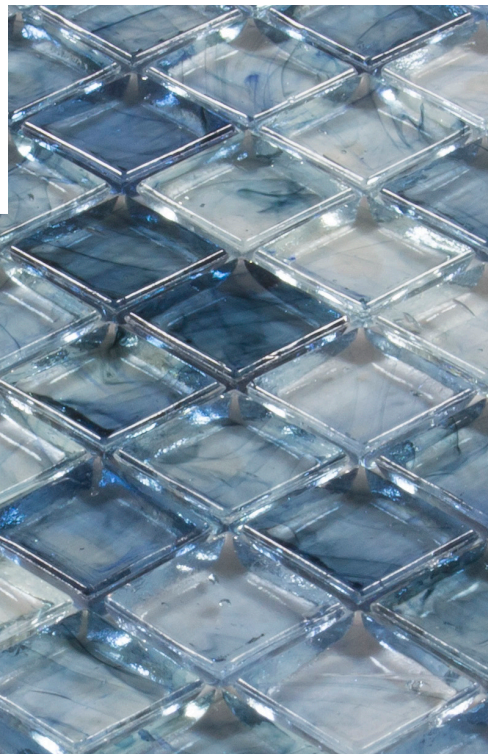

Make a splash with our beautiful collection of artisan patterned mosaics, all rated for swimming pools.

Create luxurious waterlines, or evoke exotic far away places, with rich tropical hues. Design the ideal setting for your own getaway bathroom or poolside spa.

Mediterranean and Caribbean blues and greens, inspire and simply reflect every wave on the water, inviting you to take another dive.

ANTHSPFA

ANTHSPSS