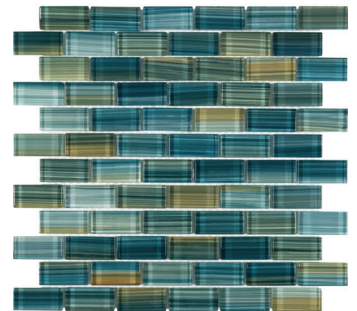

Neptune Seas 1x2
ANTHSPNS12 12"x12"
Coverage: 0.969 sqft/pc

Neptune Emerald 1x1
ANTHSPNE11 12"x12"
Coverage: 0.969 sqft/pc

Neptune Emerald 1x2
ANTHSPNE12 12"x12"
Coverage: 0.969 sqft/pc

Island Gulf
ANTHSPIG 12"x12"
Coverage: 0.969 sqft/pc