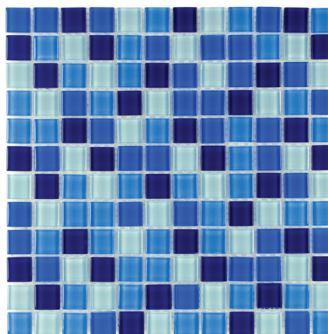

Neptune Seas 1x2
ANTHSPNS12 12"x12"
Coverage: 0.969 sqft/pc

Neptune Emerald 1x1
ANTHSPNE11 12"x12"
Coverage: 0.969 sqft/pc

Neptune Emerald 1x2
ANTHSPNE12 12"x12"
Coverage: 0.969 sqft/pc

Island Gulf
ANTHSPIG 12"x12"
Coverage: 0.969 sqft/pc

Island Blue
ANTHSPIB 12"x12"
Coverage: 0.969 sqft/pc

Island Turquoise
ANTHSPIT 12"x12"
Coverage: 0.969 sqft/pc

Island Dunes
ANTHSPID 12"x12"
Coverage: 0.969 sqft/pc

Pacific Ocean 1x1
ANTHSPPO11 12"x12"
Coverage: 0.94 sqft/pc