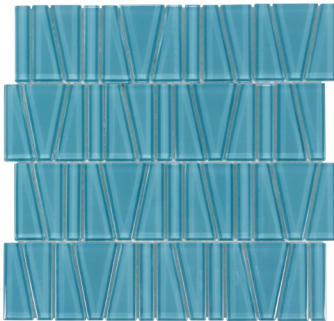

PRODUCTS

Sandy River

ANTHSPSR 12"x12"
Coverage: 0.94 sqft/pc

Sandy Seas

ANTHSPSS 12"x12"
Coverage: 0.94 sqft/pc

Sand Castle

ANTHSPSC 12"x12"
Coverage: 0.94 sqft/pc

Fringe Aqua Sea

ANTHSPFA 12"x12"
Coverage: 0.971 sqft/pc

Fringe Shark Gray

ANTHSPFS 12"x12"
Coverage: 0.971 sqft/pc

Fringe White Coral

ANTHSPFW 12"x12"
Coverage: 0.971 sqft/pc

Island Reef

ANTHSPIR 6"x6"
Coverage: 0.238 sqft/pc