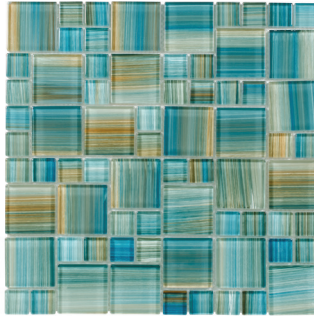

Glacial Seas

ANTHSPGS 12"x12"
Coverage: 0.88 sqft/pc

Oceana Seas

ANTHSPOS 12"x12"
Coverage: 0.88 sqft/pc

Neptune Blocks

ANTHSPNB 12"x12"
Coverage: 0.969 sqft/pc

Neptune Blocks Emerald

ANTHSPNBE 12"x12"
Coverage: 0.969 sqft/pc