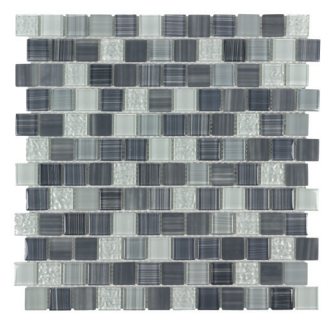

Deep Blue Seas

ANTHSPDB 12"x12"
Coverage: 0.969 sqft/pc

Naxos

ANTHSPNA 12"x12"
Coverage: 0.92 sqft/pc

Aegean

ANTHSPAЕ 12"x12"
Coverage: 0.92 sqft/pc

Triton

ANTHSPTR 12"x12"
Coverage: 0.92 sqft/pc