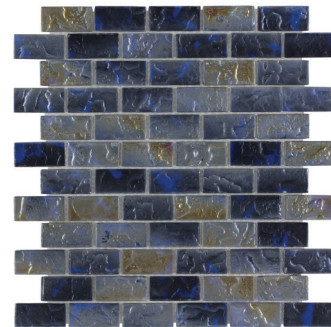

Glacial Seas

ANTHSPGS 12"x12"
Coverage: 0.88 sqft/pc

Oceana Seas

ANTHSPOS 12"x12"
Coverage: 0.88 sqft/pc

Neptune Blocks

ANTHSPNB 12"x12"
Coverage: 0.969 sqft/pc

Neptune Blocks Emerald

ANTHSPNBE 12"x12"
Coverage: 0.969 sqft/pc