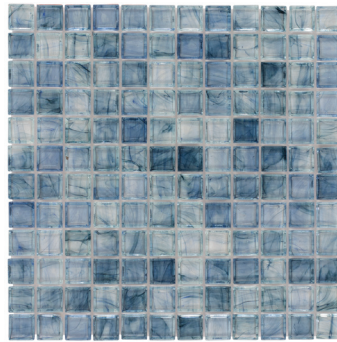

Glacial Seas

ANTHSPGS 12"x12"
Coverage: 0.88 sqft/pc

Oceana Seas

ANTHSPOS 12"x12"
Coverage: 0.88 sqft/pc

Neptune Blocks

ANTHSPNB 12"x12"
Coverage: 0.969 sqft/pc

Neptune Blocks Emerald

ANTHSPNBE 12"x12"
Coverage: 0.969 sqft/pc

Deep Blue Seas

ANTHSPDB 12"x12"
Coverage: 0.969 sqft/pc

Naxos

ANTHSPNA 12"x12"
Coverage: 0.92 sqft/pc

Aegean

ANTHSPAЕ 12"x12"
Coverage: 0.92 sqft/pc

Triton

ANTHSPTR 12"x12"
Coverage: 0.92 sqft/pc

PRODUCTS

Sandy River

ANTHSPSR 12"x12"
Coverage: 0.94 sqft/pc

Sandy Seas

ANTHSPSS 12"x12"
Coverage: 0.94 sqft/pc

Sand Castle

ANTHSPSC 12"x12"
Coverage: 0.94 sqft/pc

Fringe Aqua Sea

ANTHSPFA 12"x12"
Coverage: 0.971 sqft/pc

Fringe Shark Gray

ANTHSPFS 12"x12"
Coverage: 0.971 sqft/pc

Fringe White Coral

ANTHSPFW 12"x12"
Coverage: 0.971 sqft/pc

Island Reef

ANTHSPIR 6"x6"
Coverage: 0.238 sqft/pc