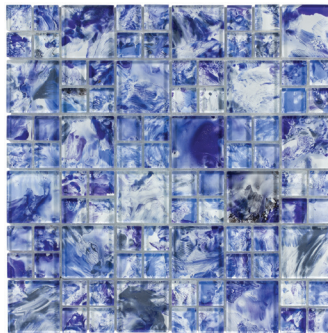

Neptune Seas 1x2
ANTHSPNS12 12"x12"
Coverage: 0.969 sqft/pc

Neptune Emerald 1x1
ANTHSPNE11 12"x12"
Coverage: 0.969 sqft/pc

Neptune Emerald 1x2
ANTHSPNE12 12"x12"
Coverage: 0.969 sqft/pc

Island Gulf
ANTHSPIG 12"x12"
Coverage: 0.969 sqft/pc

Island Blue
ANTHSPIB 12"x12"
Coverage: 0.969 sqft/pc

Island Turquoise
ANTHSPIT 12"x12"
Coverage: 0.969 sqft/pc

Island Dunes
ANTHSPID 12"x12"
Coverage: 0.969 sqft/pc

Pacific Ocean 1x1
ANTHSPPO11 12"x12"
Coverage: 0.94 sqft/pc