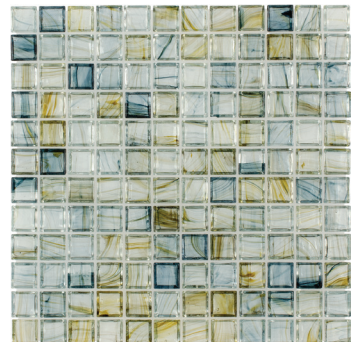

PRODUCTS

Sandy River

ANTHSPSR 12"x12"
Coverage: 0.94 sqft/pc

Sandy Seas

ANTHSPSS 12"x12"
Coverage: 0.94 sqft/pc

Sand Castle

ANTHSPSC 12"x12"
Coverage: 0.94 sqft/pc

Fringe Aqua Sea

ANTHSPFA 12"x12"
Coverage: 0.971 sqft/pc

Fringe Shark Gray

ANTHSPFS 12"x12"
Coverage: 0.971 sqft/pc

Fringe White Coral

ANTHSPFW 12"x12"
Coverage: 0.971 sqft/pc

Island Reef

ANTHSPIR 6"x6"
Coverage: 0.238 sqft/pc