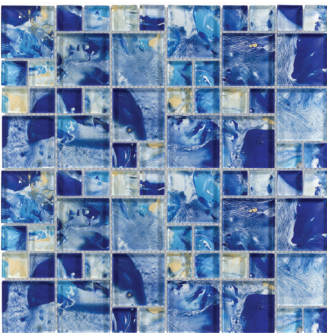

Neptune Seas 1x2
ANTHSPNS12 12"x12"
Coverage: 0.969 sqft/pc

Neptune Emerald 1x1
ANTHSPNE11 12"x12"
Coverage: 0.969 sqft/pc

Neptune Emerald 1x2
ANTHSPNE12 12"x12"
Coverage: 0.969 sqft/pc

Island Gulf
ANTHSPIG 12"x12"
Coverage: 0.969 sqft/pc