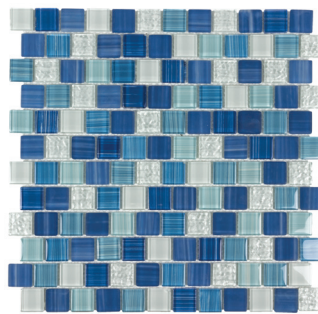

Glacial Seas

ANTHSPGS 12"x12"
Coverage: 0.88 sqft/pc

Oceana Seas

ANTHSPOS 12"x12"
Coverage: 0.88 sqft/pc

Neptune Blocks

ANTHSPNB 12"x12"
Coverage: 0.969 sqft/pc

Neptune Blocks Emerald

ANTHSPNBE 12"x12"
Coverage: 0.969 sqft/pc

Deep Blue Seas

ANTHSPDB 12"x12"
Coverage: 0.969 sqft/pc

Naxos

ANTHSPNA 12"x12"
Coverage: 0.92 sqft/pc

Aegean

ANTHSPAЕ 12"x12"
Coverage: 0.92 sqft/pc

Triton

ANTHSPTR 12"x12"
Coverage: 0.92 sqft/pc