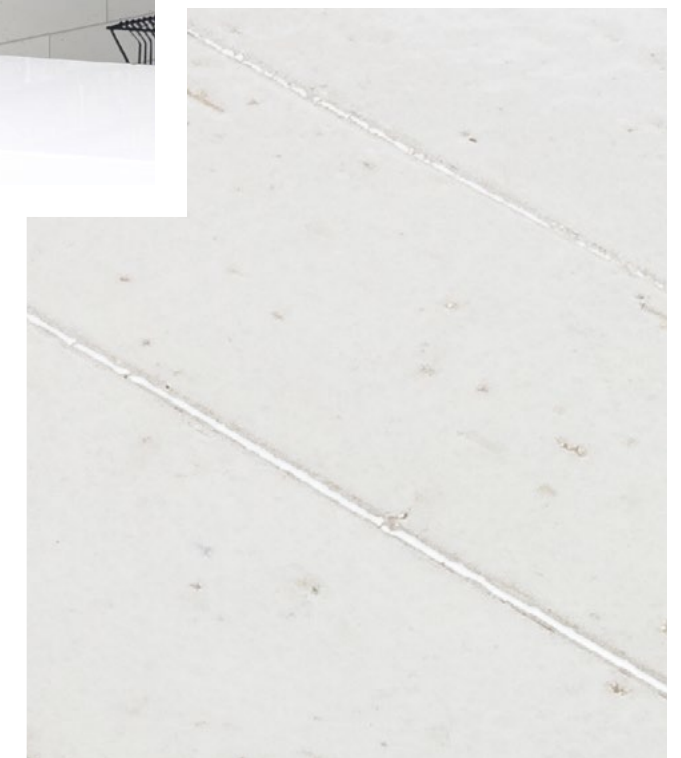

ANTHTAPB

ANTHTAPB

ANTHTAPB

PRODUCTS

Polar Ice Brick
ANTHTAPB 2.5"x9.5"
Coverage: 0.154 sqft/pc
*sold by the box

French Grey
ANTHTAPB 2.5"x9.5"
Coverage: 0.154 sqft/pc
*sold by the box

Wrought Iron
ANTHTAPB 2.5"x9.5"
Coverage: 0.154 sqft/pc
*sold by the box