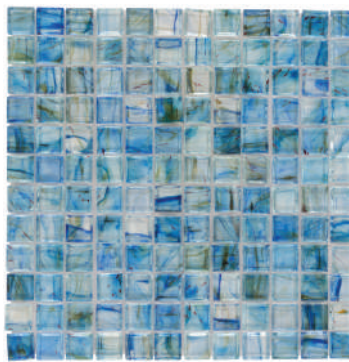

# Splash

COLLECTION

Dear customer,

Effective immediately we will sell the following items by the full box only. Thank you for your understanding.

All Items:

Piece Size: 11.75"x11.75"

Thickness: 6 mm

PCS/Box: 9

SQFT/Box: 10.34

SQFT/PC: 0.94

Material: Glass

ANTHSPSC  
SF170082  
Sand Castle

ANTHSPSR  
SF170083  
Sandy River

ANTHSPSS  
SF170084  
Sandy Seas