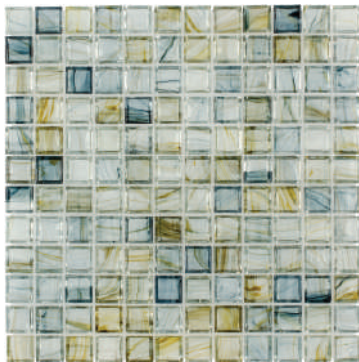

# Splash

COLLECTION

Dear customer,

Effective immediately we will sell the following items by the full box only. Thank you for your understanding.

All Items:

Piece Size: 11.75"x11.75"

Thickness: 6 mm

PCS/Box: 9

SQFT/Box: 10.34

SQFT/PC: 0.94

Material: Glass

ANTHSPSC  
SF170082  
Sand Castle

ANTHSPSR  
SF170083  
Sandy River

ANTHSPSS  
SF170084  
Sandy Seas