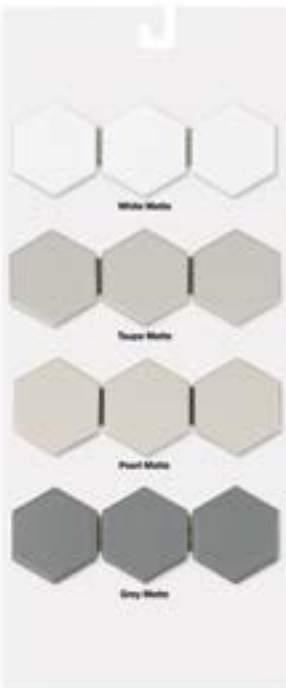

PORCELART | TILE COLLECTION

PRODUCTS

ANTH200072
White Matte
2 Inch Hexagon

ANTH200073
Grey Matte
2 Inch Hexagon

ANTH210001
Taupe Matte
2 Inch Hexagon

ANTH210002
Pearl Matte
2 Inch Hexagon

ANTH200074
White Matte
2X2 Inch Square

ANTH200075
Grey Matte
2X2 Inch Square

ANTH210003
Taupe Matte
2X2 Inch Square

ANTH210004
Pearl Matte
2X2 Inch Square

ANTH200081
White Glossy
1X3 Inch Herringbone

ANTH200082
White Glossy
1X3 Inch Straight Stack

ANTH200070
White Glossy
3 Inch Fan Por Mos

PORCELART | TILE COLLECTION

7X17 Swatch Cards

PRODUCT SPECS

3/4 Inch Penny Rounds

Sheet Size: 11.48" x 12.32"
 Chip Size: 0.75" Round
 Thickness: 6 mm
 Material: Porcelain
 Finish: Matte, Glossy
 Shade Variation: V2 - Slight Variation
 Sq Ft/Piece: 0.983
 Sq Ft/Box: 11.796
 Sq Ft/Pallet: 955.47
 PCS/Box: 12
 PCS/Pallet: 972
 LBS/Box: 26.46
 LBS/Piece: 2.205

3 Inch Fan

Sheet Size: 11.11" x 13.18"
 Chip Size: 4" x 3"
 Thickness: 6 mm
 Material: Porcelain
 Finish: Glossy
 Shade Variation: V2 - Slight Variation
 Sq Ft/Piece: 1.017
 Sq Ft/Box: 12.204
 Sq Ft/Pallet: 878.68
 PCS/Box: 12
 PCS/Pallet: 864
 LBS/Box: 33.336
 LBS/Piece: 2.276