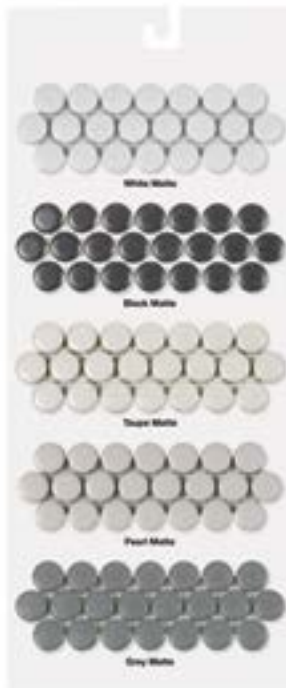

PORCELART | TILE COLLECTION

PRODUCTS

ANTH200072
White Matte
2 Inch Hexagon

ANTH200073
Grey Matte
2 Inch Hexagon

ANTH210001
Taupe Matte
2 Inch Hexagon

ANTH210002
Pearl Matte
2 Inch Hexagon

ANTH200074
White Matte
2X2 Inch Square

ANTH200075
Grey Matte
2X2 Inch Square

ANTH210003
Taupe Matte
2X2 Inch Square

ANTH210004
Pearl Matte
2X2 Inch Square

ANTH200081
White Glossy
1X3 Inch Herringbone

ANTH200082
White Glossy
1X3 Inch Straight Stack

ANTH200070
White Glossy
3 Inch Fan Por Mos

PORCELART | TILE COLLECTION

7X17 Swatch Cards

PRODUCT SPECS

3/4 Inch Penny Rounds

Sheet Size: 11.48" x 12.32"
 Chip Size: 0.75" Round
 Thickness: 6 mm
 Material: Porcelain
 Finish: Matte, Glossy
 Shade Variation: V2 - Slight Variation
 Sq Ft/Piece: 0.983
 Sq Ft/Box: 11.796
 Sq Ft/Pallet: 955.47
 PCS/Box: 12
 PCS/Pallet: 972
 LBS/Box: 26.46
 LBS/Piece: 2.205