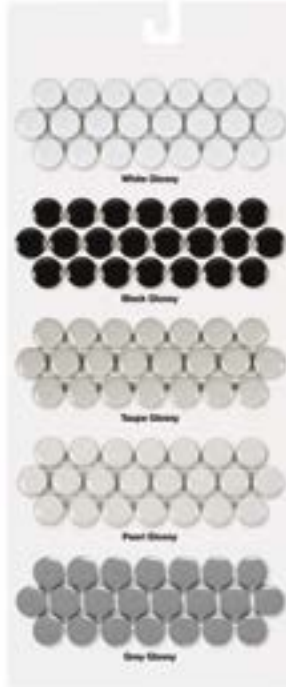

PORCELART | TILE COLLECTION

PRODUCTS

ANTH200072
White Matte
2 Inch Hexagon

ANTH200073
Grey Matte
2 Inch Hexagon

ANTH210001
Taupe Matte
2 Inch Hexagon

ANTH210002
Pearl Matte
2 Inch Hexagon

ANTH200074
White Matte
2X2 Inch Square

ANTH200075
Grey Matte
2X2 Inch Square

ANTH210003
Taupe Matte
2X2 Inch Square

ANTH210004
Pearl Matte
2X2 Inch Square

ANTH200081
White Glossy
1X3 Inch Herringbone

ANTH200082
White Glossy
1X3 Inch Straight Stack

ANTH200070
White Glossy
3 Inch Fan Por Mos

PORCELART | TILE COLLECTION

7X17 Swatch Cards

PRODUCT SPECS

3/4 Inch Penny Rounds

Sheet Size: 11.48" x 12.32"
 Chip Size: 0.75" Round
 Thickness: 6 mm
 Material: Porcelain
 Finish: Matte, Glossy
 Shade Variation: V2 - Slight Variation
 Sq Ft/Piece: 0.983
 Sq Ft/Box: 11.796
 Sq Ft/Pallet: 955.47
 PCS/Box: 12
 PCS/Pallet: 972
 LBS/Box: 26.46
 LBS/Piece: 2.205